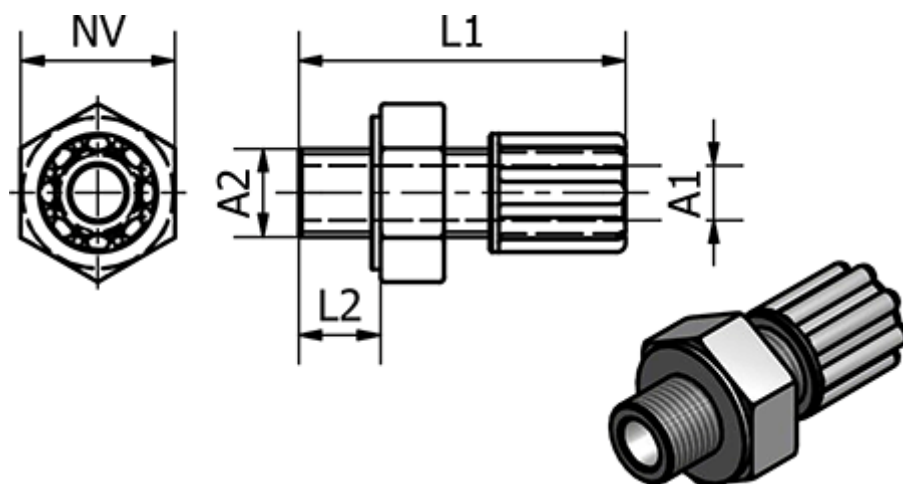

Data Sheet

Article number: 58612012

Description: Push-on 120.12, Ø6/8 - G 1/4"
Straight

Measures

Ext. Hose Diameter A1	= 6/8
L1	= 40
L2	= 12
NV	= 17
Thread A2	= G 1/4"